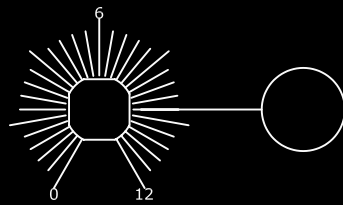

3

7

4

8

GATE-PW

GATE-OUT

curetronic.de

PULSE-OUT