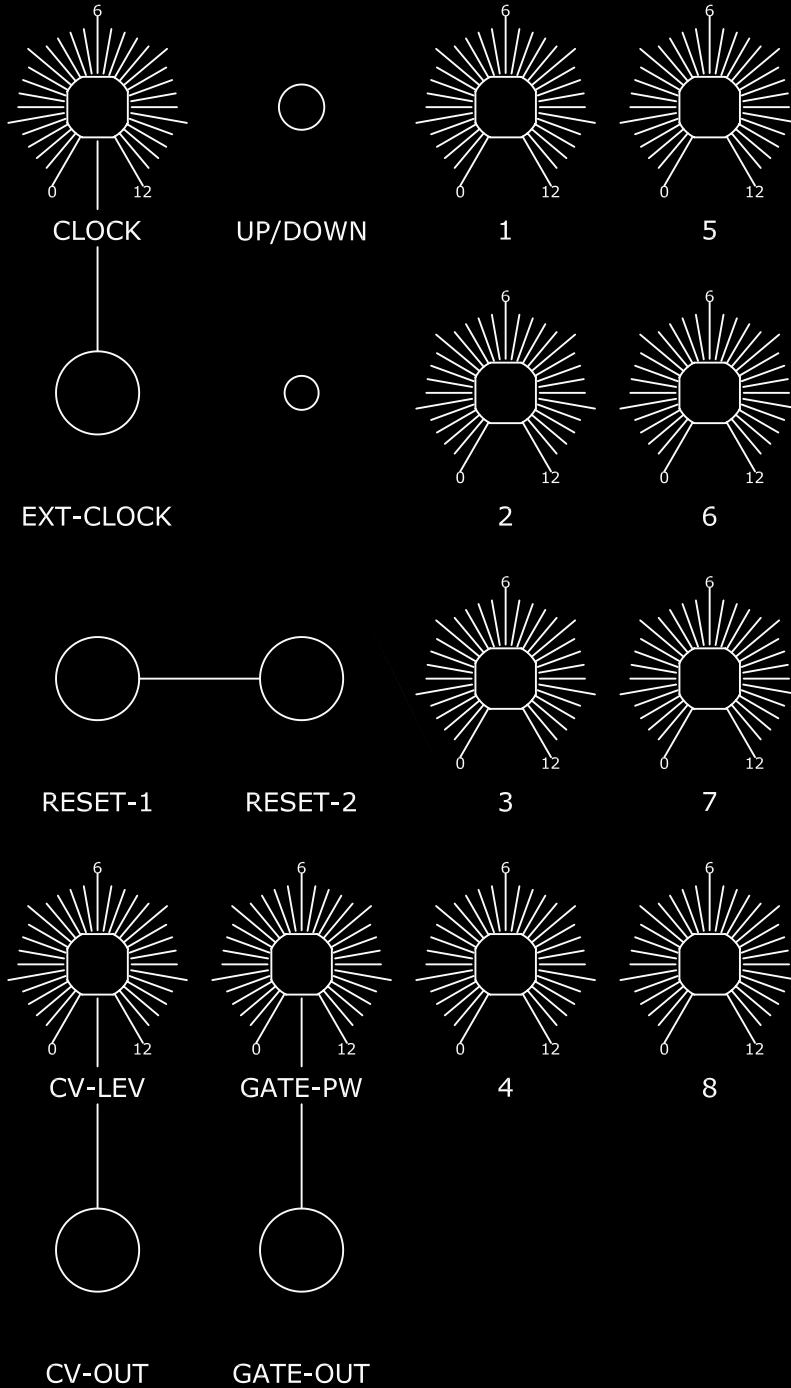

8-STEPSEQUENZER

LED/DISPLAY

1

5

2

6

3

7

3

7

4

8

GATE-PW

GATE-OUT

curetronic.de

PULSE-OUT

1

5

2

6

3

7

4

8